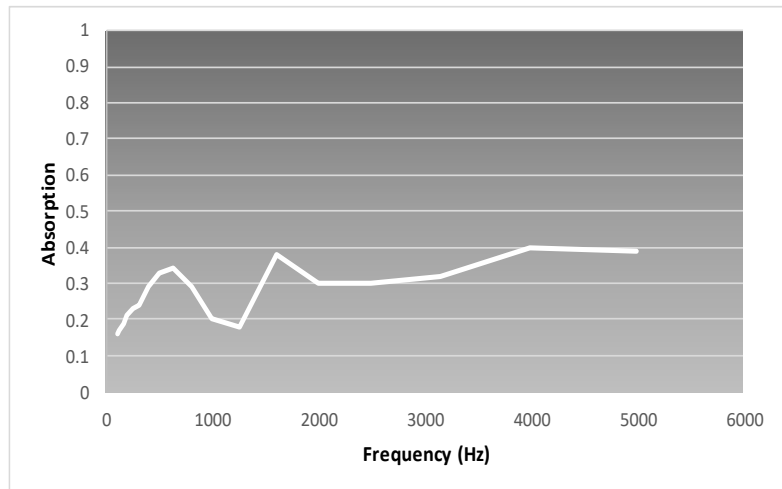

Standard	
Acoustic Absorption	UNE EN ISO 10534:2 Measured with 150 mm air chamber	$\alpha_w = 0.30^*$ NRC = 0.28**

* Calculated according to EN ISO 11654
** Calculated according to ASTM C-423.

Environmental & health properties	⇒ Cradle to Cradle bronze certified ⇒ GREENGUARD Gold Low VOC emission ⇒ Minimum content of plastic materials from separate collection on coated product weight: 70 %
Manufacturing properties	⇒ Always store rolls horizontally ⇒ Cold-cut, crush-cut or ultrasonic ⇒ Roller blinds: Welding: use adhesive tape ⇒ Vertical blinds: Use adhesive or sewing ⇒ Avoid using components or inappropriate packing of the manufactured blind that may cause marks on the fabric ⇒ Manufacturing direction: Blinds can be manufactured 'drop to length' or railroaded. BUT do not place blinds manufactured in different directions in the same area, as this difference will be spotted ↓ → ⇒ Manufacture panel blinds only 'drop to length' ↓
Maintenance	⇒ Vacuum clean for regular maintenance ⇒ Do not wash ⇒ Do not rub ⇒ Do not steam ⇒ Do not dry clean ⇒ Wipe gently with a wet sponge

All specifications are based on average values and may deviate. The values are given for guidance and are not contractual. Subject to technical modifications

vertisol

VERTISOL INT'L SRL
C-17, KM 18.92
08403 Granollers
SPAIN
T: + 34 93 840 1444
www.vertisol.com

ISO 9001:2015 and
ISO 14001:2015
certified company